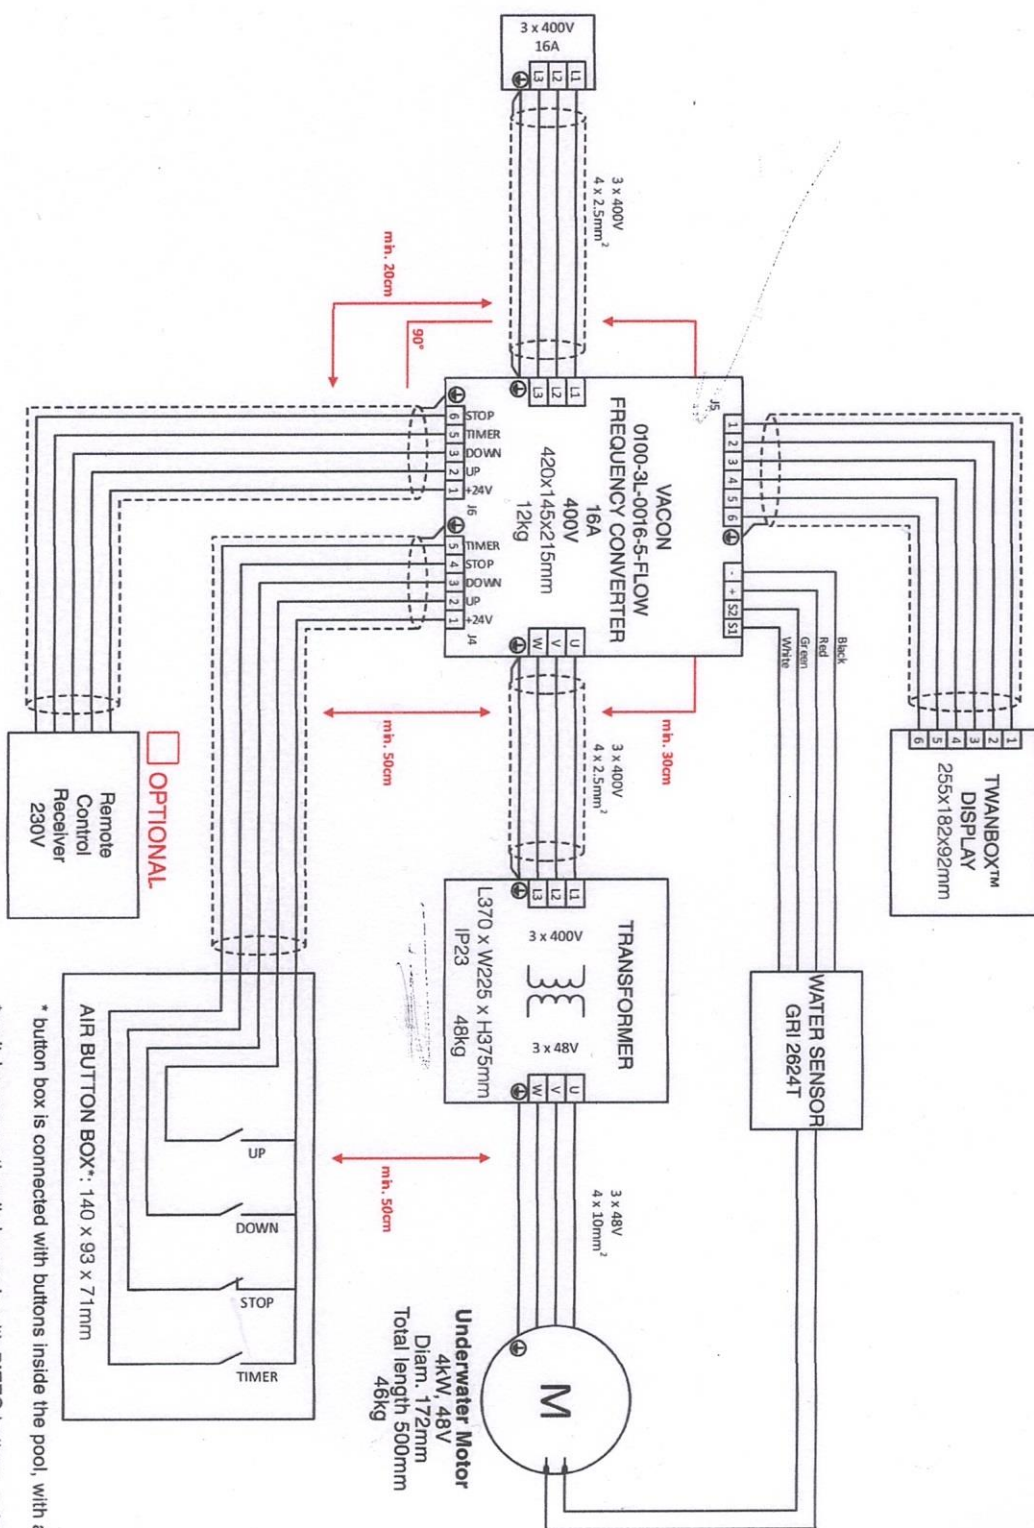

* switches can optionally be made with PIEZO buttons, outside the pool OPTIONAL

* button box is connected with buttons inside the pool, with air hoses OPTIONAL

SUBJECT TO CHANGE
we are always improving our products